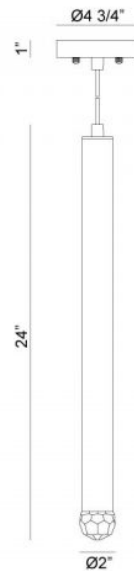

ATLAS LIGHTING INC.

ATL 3638-1

SPECIFICATION SHEET

Finish	Aged Gold Brass
Cord Color	Black Fabric
Dimension	Ø2" x 24"H
Lamping	1 x 4.5W LED 120V
Initial Lumen	400
Deliver Lumen	261
CRI(Ra)	90
LED Average Rated Life	50,000 hours
Color Temp	3000K
Canopy Size	Ø4 3/4" x 1"H
Wire Length	120" Max.
Location	Dry
Warranty	5 years Warranty on LED Board